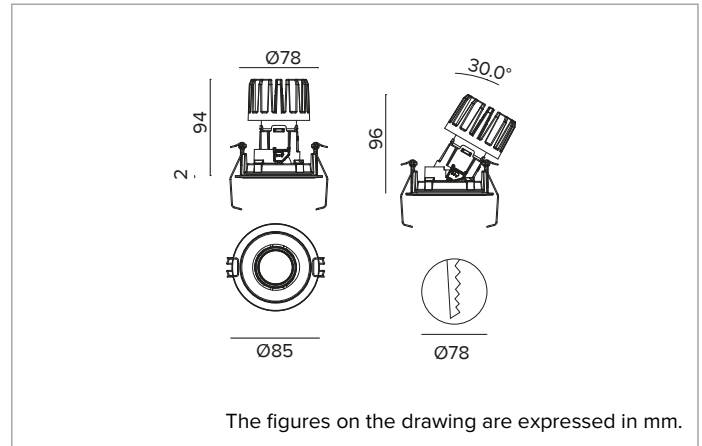

## Adjustable recessed LED projector in a trim version

		3500K	H(m)	D(m)	Emax(lx)
		Ra90		27°	
		Fixture Power	13W	1	0.48
		Source Flux	1669lm	2	0.95
		Fixture Flux	1192lm	3	1.43
		Efficacy	91lm/W	4	1.91
TS1342	Imax=2835cd/klm	Imax	4731cd	5	2.38