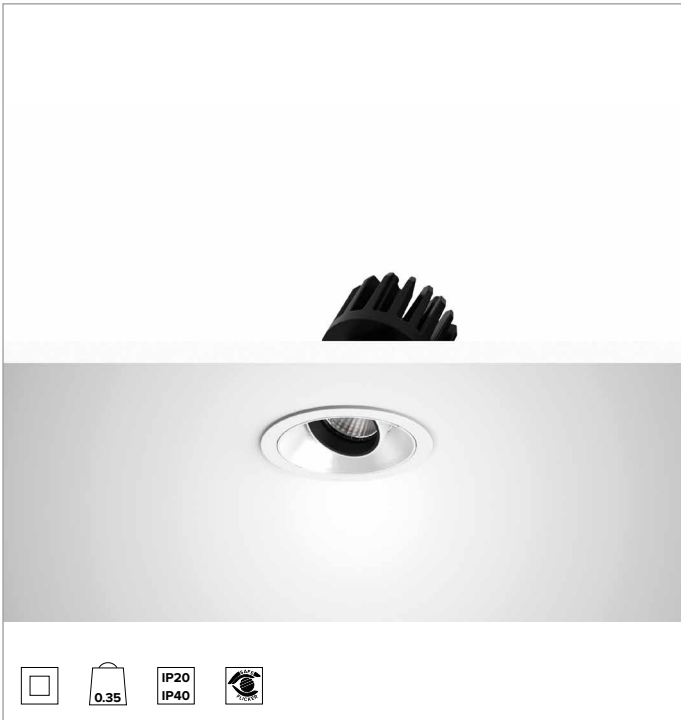

## Adjustable recessed LED projector in a trim version

		3500K	H(m)	D(m)	Emax(lx)
		Ra90		27°	
		Fixture Power	13W	1	0.48
		Source Flux	1669lm	2	0.95
		Fixture Flux	1192lm	3	1.43
		Efficacy	91lm/W	4	1.91
TS1342	Imax=2835cd/klm	Imax	4731cd	5	2.38